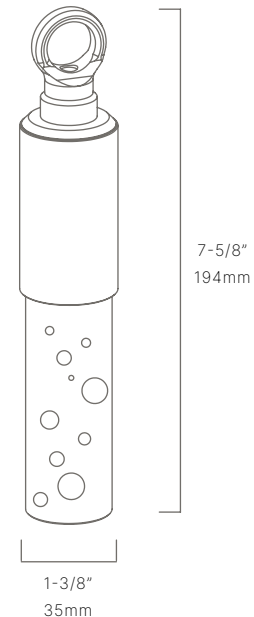

- Cree LED™ XLAMP® High Density (XP-L)
- Thermally Integrated® w/ Copper Core Technology®
- Solid brass construction
- Ideal for trees, patios and architectural features

CONFIGURATOR:

HPD100332	LED	FINISH
	<input type="text"/>	<input type="text"/>
() = Most common configuration	(2703) 2700K 3W (3003) 3000K 3W	(NAT) Natural Brass (BLP) Bronze Living Patina (BLPX) Extra Dark BLP (NI) Nickel PVD

AVAILABLE FINISHES:

NAT
Natural Brass

BLP
Bronze Living Patina

BLPX
Extra Dark Bronze Living Patina

NI
Nickel PVD

FIXTURE DIMENSIONS	L7-5/8" x D1-3/8"
LIGHT SOURCE	Integrated LED
COLOR TEMPERATURES	2700K, 3000K
WATTAGES	3W
CRI (RA)	80 CRI
VOLTAGE	12V
DELIVERED LUMENS	180lm (3000K)
DIMMABLE	Yes, Dim to <10% via Transformer
DRIVER	Yes, 12V Integral Constant Current
TRANSFORMER	12V AC/DC (Supplied by others)
MOUNT	Included Safety Cable & 1/2" NPS Ring
FINISH	Included Natural Brass
MATERIAL	Brass
WIRE LENGTH	24"
LOCATION	Exterior Wet
CERTIFICATIONS	UL, IP66, IP67, Dark Sky